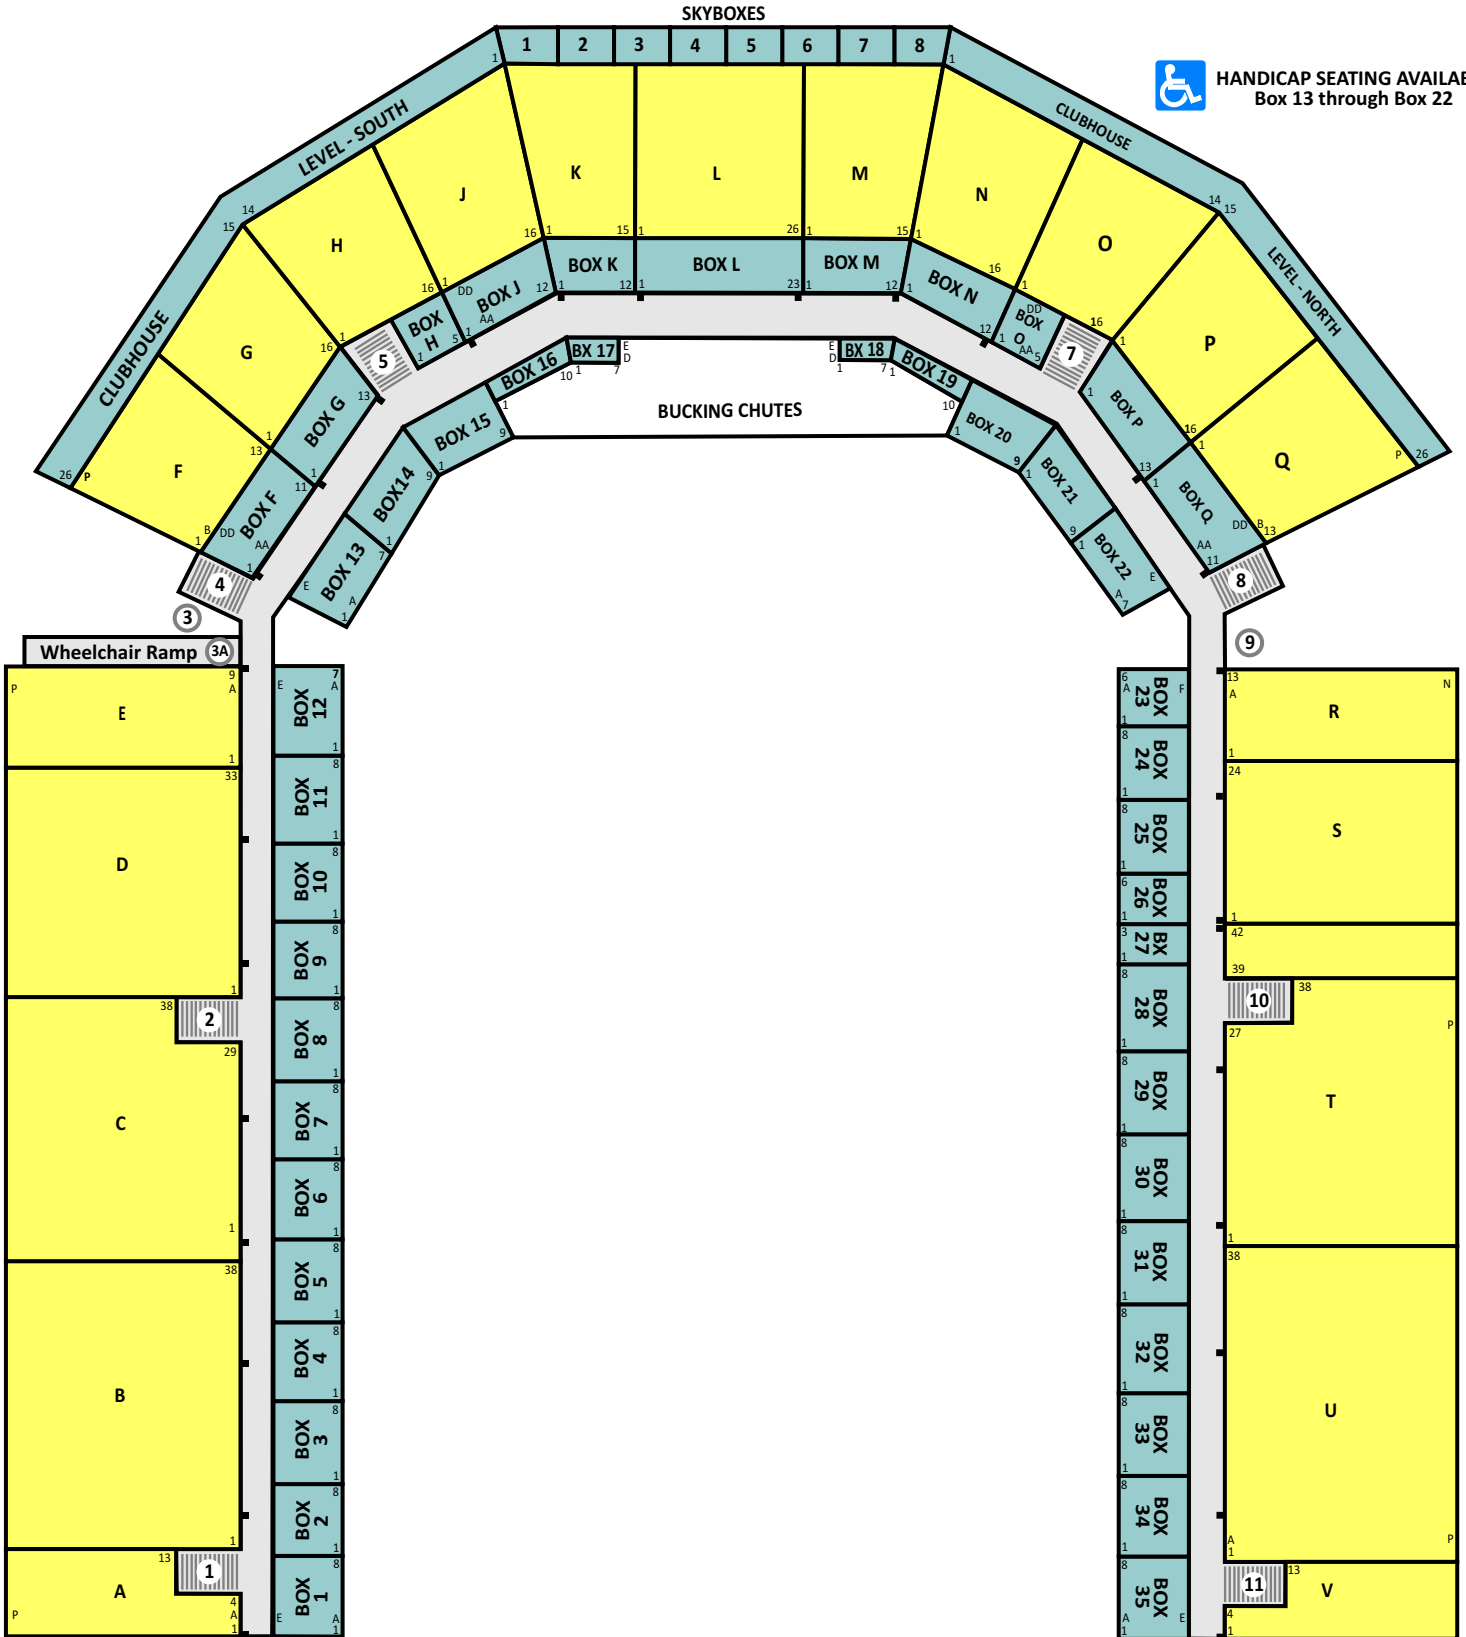

STAMPEDE ARENA

ISLAND GROVE REGIONAL PARK- GREELEY, COLORADO
RODEO & DEMO DERBY SEATING

HANDICAP SEATING AVAILABLE
 Box 13 through Box 22

TIME CHUTES